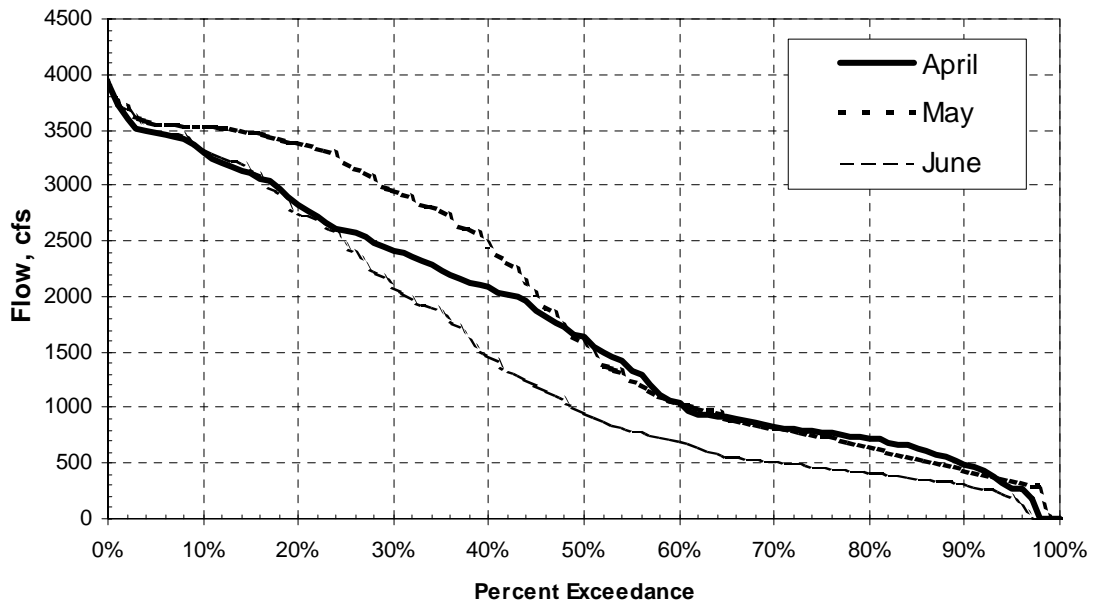

Jaybird Powerhouse 1992 - 1998
Monthly Duration Curves for April, May & June

Jaybird Powerhouse 1992 - 1998
Monthly Duration Curves for July, August & September

Jaybird Powerhouse 1992 - 1998
Monthly Duration Curves for Oct., Nov. & Dec.

Camino Powerhouse 1976 - 1998
Monthly Duration Curves for January, February & March

Camino Powerhouse 1976 - 1998
Monthly Duration Curves for April, May & June

**Camino Powerhouse 1976 - 1998
Monthly Duration Curves for July, August & September**

**Camino Powerhouse 1976 - 1998
Monthly Duration Curves for Oct., Nov. & Dec.**

White Rock Powerhouse 1976 - 1998
Monthly Duration Curves for January, February & March

White Rock Powerhouse 1976 - 1998
Monthly Duration Curves for April, May & June

White Rock Powerhouse 1976 - 1998
Monthly Duration Curves for July, August & September

White Rock Powerhouse 1976 - 1998
Monthly Duration Curves for Oct., Nov. & Dec.