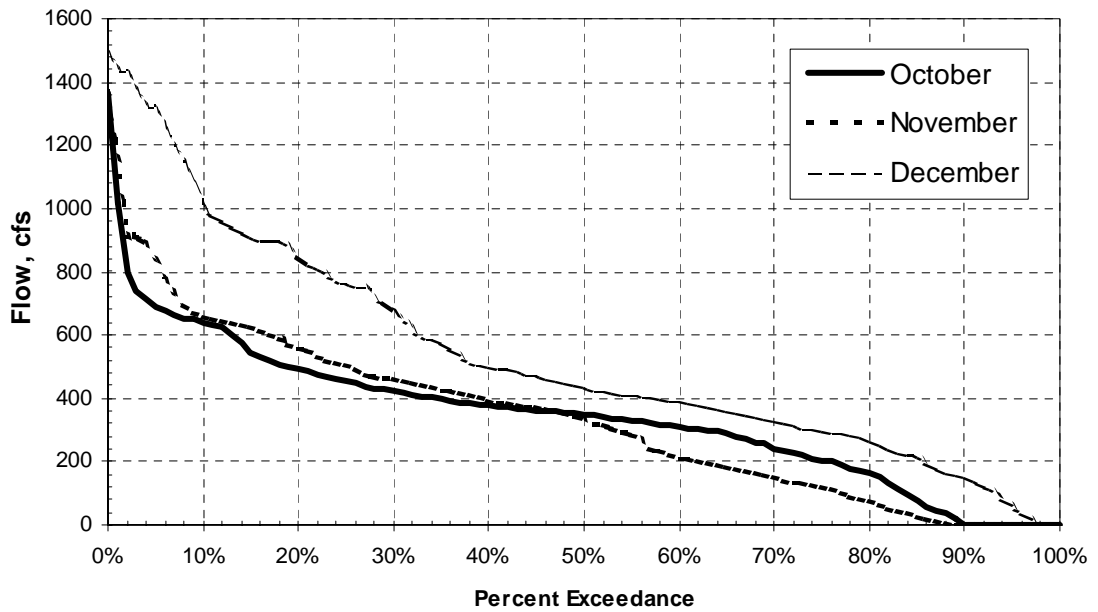

Jaybird Powerhouse 1992 - 1998
Monthly Duration Curves for April, May & June

Jaybird Powerhouse 1992 - 1998
Monthly Duration Curves for July, August & September

Jaybird Powerhouse 1992 - 1998
Monthly Duration Curves for Oct., Nov. & Dec.

Camino Powerhouse 1976 - 1998
Monthly Duration Curves for January, February & March

Camino Powerhouse 1976 - 1998
Monthly Duration Curves for April, May & June

**Camino Powerhouse 1976 - 1998
Monthly Duration Curves for July, August & September**

**Camino Powerhouse 1976 - 1998
Monthly Duration Curves for Oct., Nov. & Dec.**

White Rock Powerhouse 1976 - 1998
Monthly Duration Curves for January, February & March

White Rock Powerhouse 1976 - 1998
Monthly Duration Curves for April, May & June

White Rock Powerhouse 1976 - 1998
Monthly Duration Curves for July, August & September

White Rock Powerhouse 1976 - 1998
Monthly Duration Curves for Oct., Nov. & Dec.