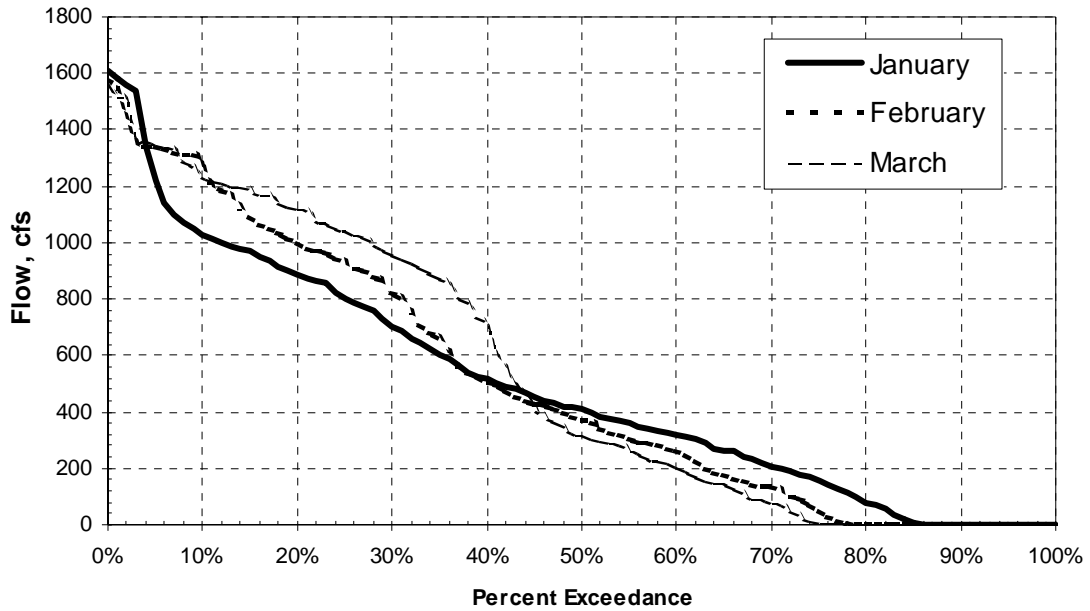

Robbs Peak Powerhouse 1976-1998
Monthly Duration Curves for April, May & June

**Robbs Peak Powerhouse 1976-1998
Monthly Duration Curves for July, August & September**

**Robbs Peak Powerhouse 1976-1998
Monthly Duration Curves for Oct., Nov. & Dec.**

Jones Fork Powerhouse 1986 - 1998
Monthly Duration Curves for January, February & March

Jones Fork Powerhouse 1986 - 1998
Monthly Duration Curves for April, May & June

**Jones Fork Powerhouse 1986 - 1998
Monthly Duration Curves for July, August & September**

**Jones Fork Powerhouse 1986 - 1998
Monthly Duration Curves for Oct., Nov. & Dec.**

Union Valley Powerhouse 1976 - 1998
Monthly Duration Curves for January, February & March

Union Valley Powerhouse 1976 - 1998
Monthly Duration Curves for April, May & June

Union Valley Powerhouse 1976 - 1998
Monthly Duration Curves for July, August & September

Union Valley Powerhouse 1976 - 1998
Monthly Duration Curves for Oct., Nov. & Dec.

Jaybird Powerhouse 1992 - 1998
Monthly Duration Curves for January, February & March