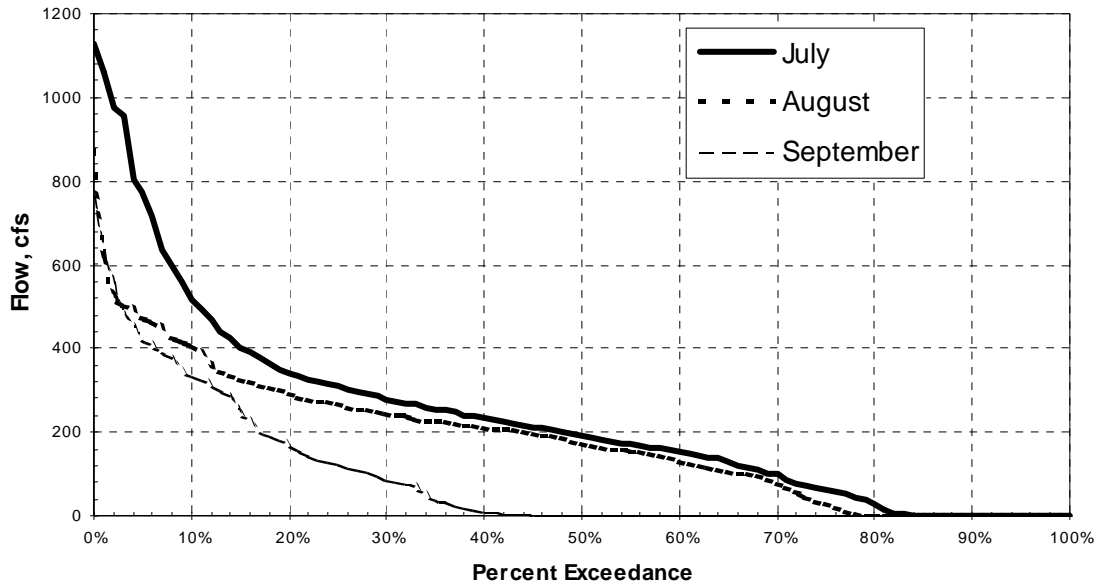

Appendix B-4

Flow Duration Curves for Powerhouses of the Upper American River Project

Loon Lake Powerhouse 1976 - 1998
Monthly Duration Curves for January, February & March

Loon Lake Powerhouse 1976 - 1998
Monthly Duration Curves for April, May & June

Loon Lake Powerhouse 1976 - 1998
Monthly Duration Curves for July, August & September

Loon Lake Powerhouse 1976 - 1998
Monthly Duration Curves for Oct., Nov. & Dec.

Robbs Peak Powerhouse 1976-1998
Monthly Duration Curves for January, February & March

Robbs Peak Powerhouse 1976-1998
Monthly Duration Curves for April, May & June

**Robbs Peak Powerhouse 1976-1998
Monthly Duration Curves for July, August & September**

**Robbs Peak Powerhouse 1976-1998
Monthly Duration Curves for Oct., Nov. & Dec.**

Jones Fork Powerhouse 1986 - 1998
Monthly Duration Curves for January, February & March

Jones Fork Powerhouse 1986 - 1998
Monthly Duration Curves for April, May & June

**Jones Fork Powerhouse 1986 - 1998
Monthly Duration Curves for July, August & September**