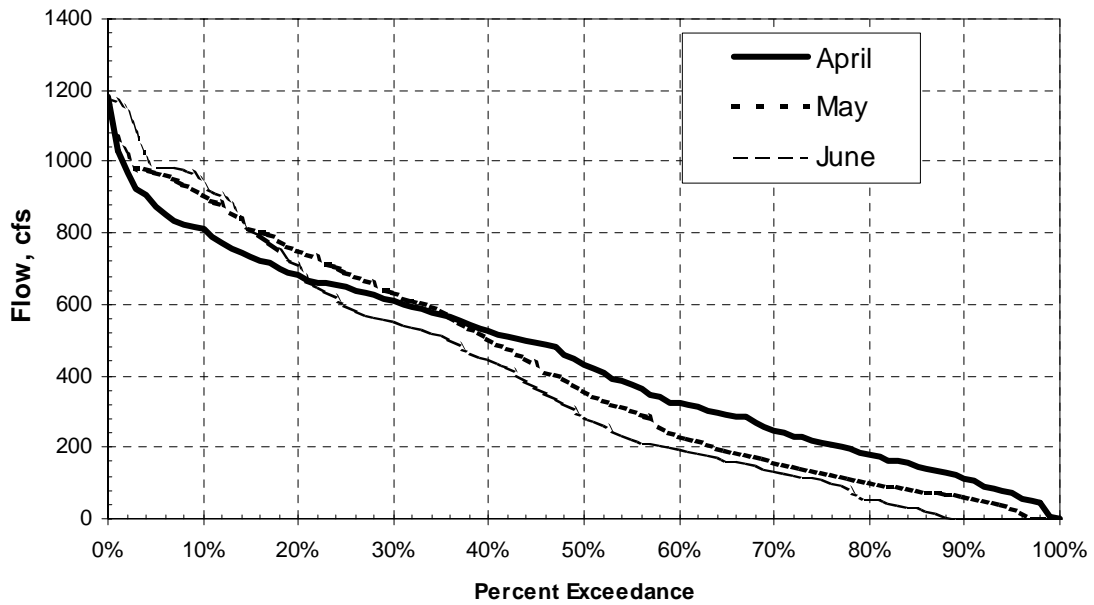

Appendix B-4

Flow Duration Curves for Powerhouses of the Upper American River Project

Loon Lake Powerhouse 1976 - 1998
Monthly Duration Curves for January, February & March

Loon Lake Powerhouse 1976 - 1998
Monthly Duration Curves for April, May & June

Loon Lake Powerhouse 1976 - 1998
Monthly Duration Curves for July, August & September

Loon Lake Powerhouse 1976 - 1998
Monthly Duration Curves for Oct., Nov. & Dec.

Robbs Peak Powerhouse 1976-1998
Monthly Duration Curves for January, February & March

Robbs Peak Powerhouse 1976-1998
Monthly Duration Curves for April, May & June

**Robbs Peak Powerhouse 1976-1998
Monthly Duration Curves for July, August & September**

**Robbs Peak Powerhouse 1976-1998
Monthly Duration Curves for Oct., Nov. & Dec.**

Jones Fork Powerhouse 1986 - 1998
Monthly Duration Curves for January, February & March

Jones Fork Powerhouse 1986 - 1998
Monthly Duration Curves for April, May & June

**Jones Fork Powerhouse 1986 - 1998
Monthly Duration Curves for July, August & September**