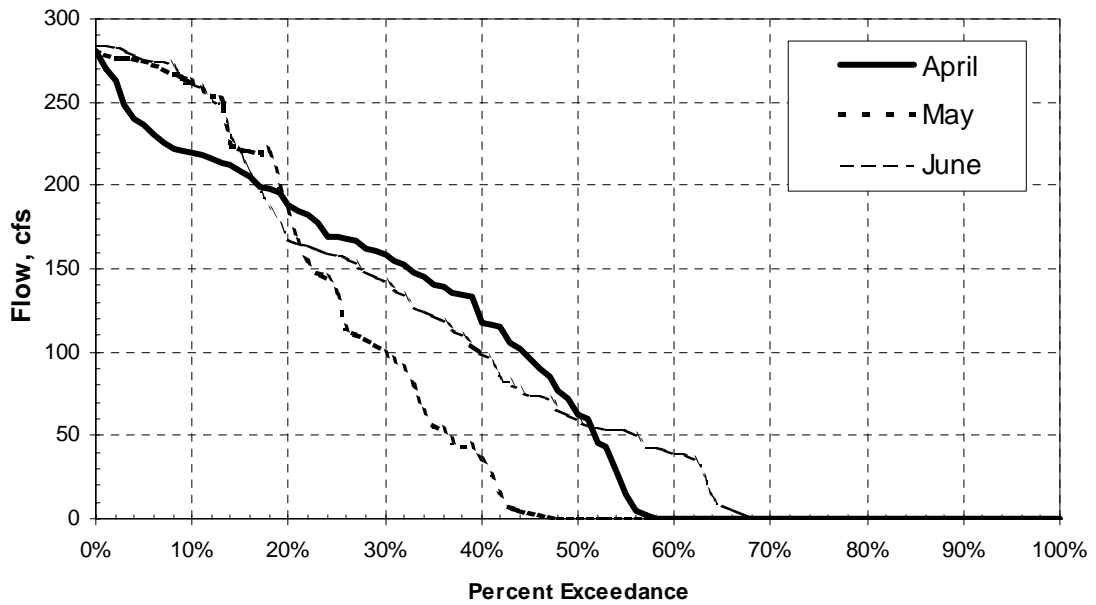

Loon Lake Powerhouse 1976 - 1998
Monthly Duration Curves for July, August & September

Loon Lake Powerhouse 1976 - 1998
Monthly Duration Curves for Oct., Nov. & Dec.

Robbs Peak Powerhouse 1976-1998
Monthly Duration Curves for January, February & March

Robbs Peak Powerhouse 1976-1998
Monthly Duration Curves for April, May & June

**Robbs Peak Powerhouse 1976-1998
Monthly Duration Curves for July, August & September**

**Robbs Peak Powerhouse 1976-1998
Monthly Duration Curves for Oct., Nov. & Dec.**

Jones Fork Powerhouse 1986 - 1998
Monthly Duration Curves for January, February & March

Jones Fork Powerhouse 1986 - 1998
Monthly Duration Curves for April, May & June

**Jones Fork Powerhouse 1986 - 1998
Monthly Duration Curves for July, August & September**

**Jones Fork Powerhouse 1986 - 1998
Monthly Duration Curves for Oct., Nov. & Dec.**

Union Valley Powerhouse 1976 - 1998
Monthly Duration Curves for January, February & March

Union Valley Powerhouse 1976 - 1998
Monthly Duration Curves for April, May & June