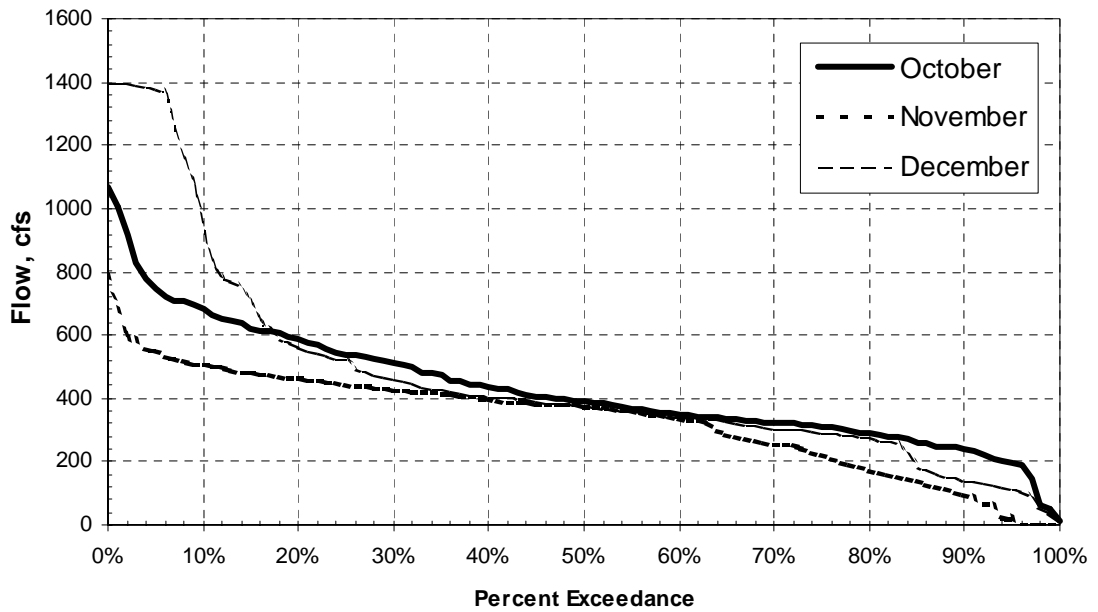

**Jones Fork Powerhouse 1986 - 1998
Monthly Duration Curves for Oct., Nov. & Dec.**

Union Valley Powerhouse 1976 - 1998
Monthly Duration Curves for January, February & March

Union Valley Powerhouse 1976 - 1998
Monthly Duration Curves for April, May & June

Union Valley Powerhouse 1976 - 1998
Monthly Duration Curves for July, August & September

Union Valley Powerhouse 1976 - 1998
Monthly Duration Curves for Oct., Nov. & Dec.

Jaybird Powerhouse 1992 - 1998
Monthly Duration Curves for January, February & March

Jaybird Powerhouse 1992 - 1998
Monthly Duration Curves for April, May & June

Jaybird Powerhouse 1992 - 1998
Monthly Duration Curves for July, August & September

Jaybird Powerhouse 1992 - 1998
Monthly Duration Curves for Oct., Nov. & Dec.