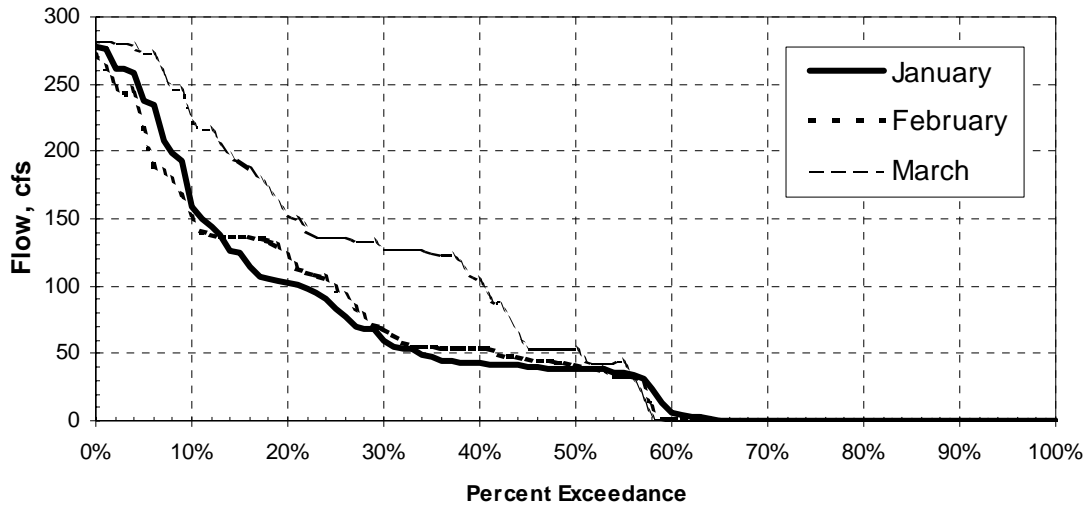

Loon Lake Powerhouse 1976 - 1998
Monthly Duration Curves for July, August & September

Loon Lake Powerhouse 1976 - 1998
Monthly Duration Curves for Oct., Nov. & Dec.

Robbs Peak Powerhouse 1976-1998
Monthly Duration Curves for January, February & March

Robbs Peak Powerhouse 1976-1998
Monthly Duration Curves for April, May & June

**Robbs Peak Powerhouse 1976-1998
Monthly Duration Curves for July, August & September**

**Robbs Peak Powerhouse 1976-1998
Monthly Duration Curves for Oct., Nov. & Dec.**

Jones Fork Powerhouse 1986 - 1998
Monthly Duration Curves for January, February & March

Jones Fork Powerhouse 1986 - 1998
Monthly Duration Curves for April, May & June

**Jones Fork Powerhouse 1986 - 1998
Monthly Duration Curves for July, August & September**

**Jones Fork Powerhouse 1986 - 1998
Monthly Duration Curves for Oct., Nov. & Dec.**

Union Valley Powerhouse 1976 - 1998
Monthly Duration Curves for January, February & March

Union Valley Powerhouse 1976 - 1998
Monthly Duration Curves for April, May & June