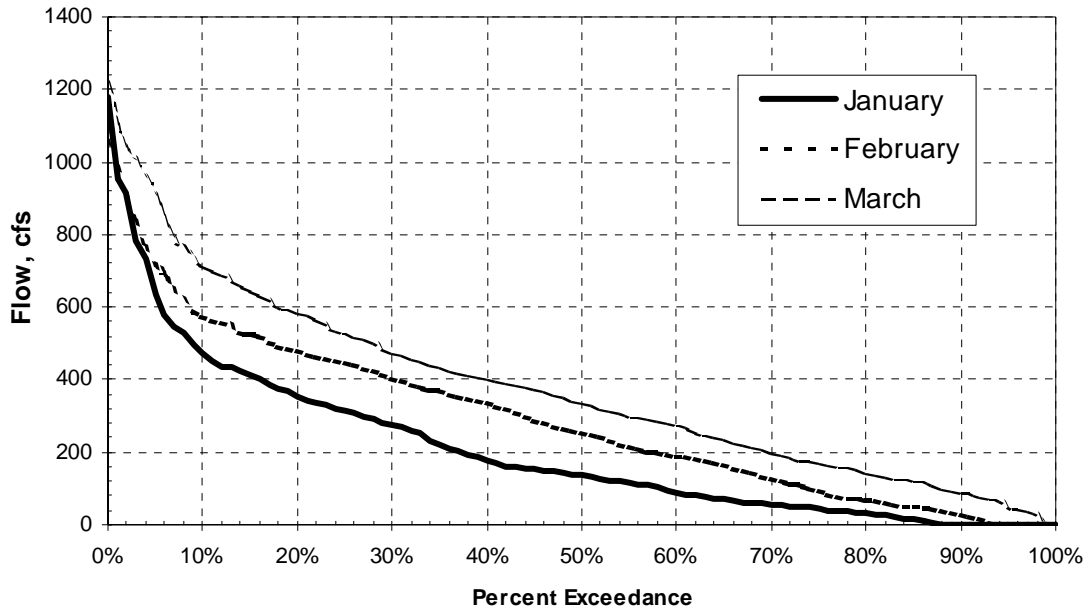

Appendix B-4

Flow Duration Curves for Powerhouses of the Upper American River Project

Loon Lake Powerhouse 1976 - 1998
Monthly Duration Curves for January, February & March

Loon Lake Powerhouse 1976 - 1998
Monthly Duration Curves for April, May & June

Loon Lake Powerhouse 1976 - 1998
Monthly Duration Curves for July, August & September

Loon Lake Powerhouse 1976 - 1998
Monthly Duration Curves for Oct., Nov. & Dec.

Robbs Peak Powerhouse 1976-1998
Monthly Duration Curves for January, February & March

Robbs Peak Powerhouse 1976-1998
Monthly Duration Curves for April, May & June

**Robbs Peak Powerhouse 1976-1998
Monthly Duration Curves for July, August & September**

**Robbs Peak Powerhouse 1976-1998
Monthly Duration Curves for Oct., Nov. & Dec.**