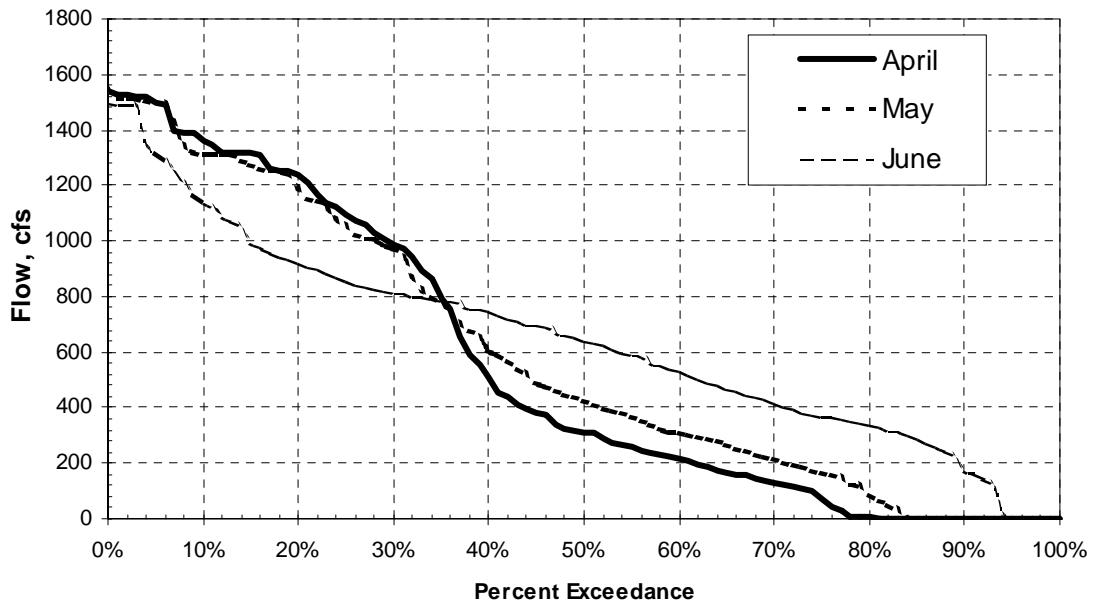

Robbs Peak Powerhouse 1976-1998
Monthly Duration Curves for April, May & June

**Robbs Peak Powerhouse 1976-1998
Monthly Duration Curves for July, August & September**

**Robbs Peak Powerhouse 1976-1998
Monthly Duration Curves for Oct., Nov. & Dec.**

Jones Fork Powerhouse 1986 - 1998
Monthly Duration Curves for January, February & March

Jones Fork Powerhouse 1986 - 1998
Monthly Duration Curves for April, May & June

**Jones Fork Powerhouse 1986 - 1998
Monthly Duration Curves for July, August & September**

**Jones Fork Powerhouse 1986 - 1998
Monthly Duration Curves for Oct., Nov. & Dec.**

Union Valley Powerhouse 1976 - 1998
Monthly Duration Curves for January, February & March

Union Valley Powerhouse 1976 - 1998
Monthly Duration Curves for April, May & June

Union Valley Powerhouse 1976 - 1998
Monthly Duration Curves for July, August & September

Union Valley Powerhouse 1976 - 1998
Monthly Duration Curves for Oct., Nov. & Dec.

Jaybird Powerhouse 1992 - 1998
Monthly Duration Curves for January, February & March