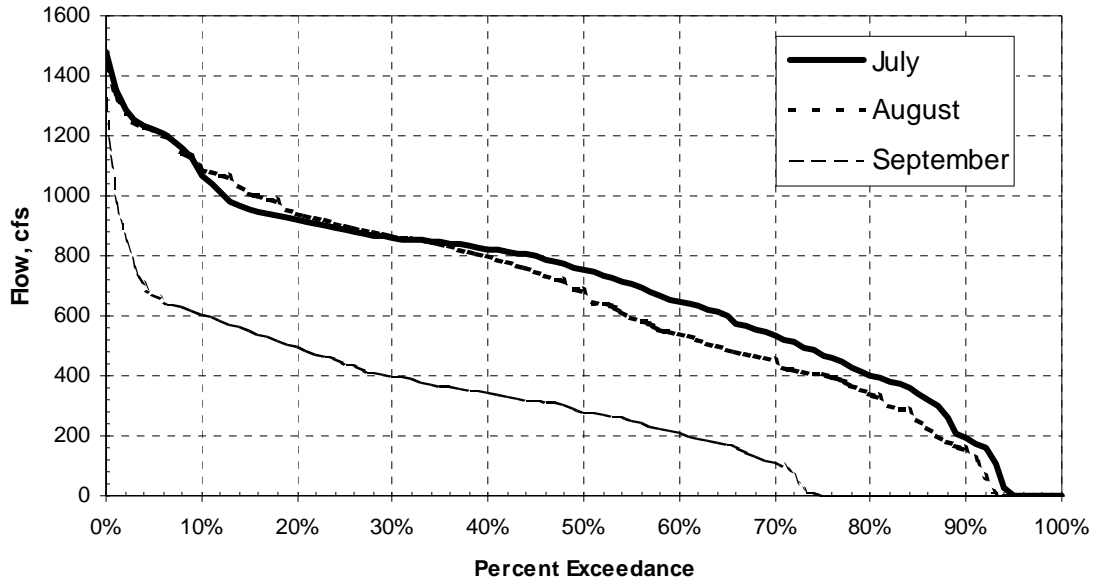

Jones Fork Powerhouse 1986 - 1998
Monthly Duration Curves for January, February & March

Jones Fork Powerhouse 1986 - 1998
Monthly Duration Curves for April, May & June

**Jones Fork Powerhouse 1986 - 1998
Monthly Duration Curves for July, August & September**

**Jones Fork Powerhouse 1986 - 1998
Monthly Duration Curves for Oct., Nov. & Dec.**

Union Valley Powerhouse 1976 - 1998
Monthly Duration Curves for January, February & March

Union Valley Powerhouse 1976 - 1998
Monthly Duration Curves for April, May & June

Union Valley Powerhouse 1976 - 1998
Monthly Duration Curves for July, August & September

Union Valley Powerhouse 1976 - 1998
Monthly Duration Curves for Oct., Nov. & Dec.

Jaybird Powerhouse 1992 - 1998
Monthly Duration Curves for January, February & March

Jaybird Powerhouse 1992 - 1998
Monthly Duration Curves for April, May & June

Jaybird Powerhouse 1992 - 1998
Monthly Duration Curves for July, August & September

Jaybird Powerhouse 1992 - 1998
Monthly Duration Curves for Oct., Nov. & Dec.