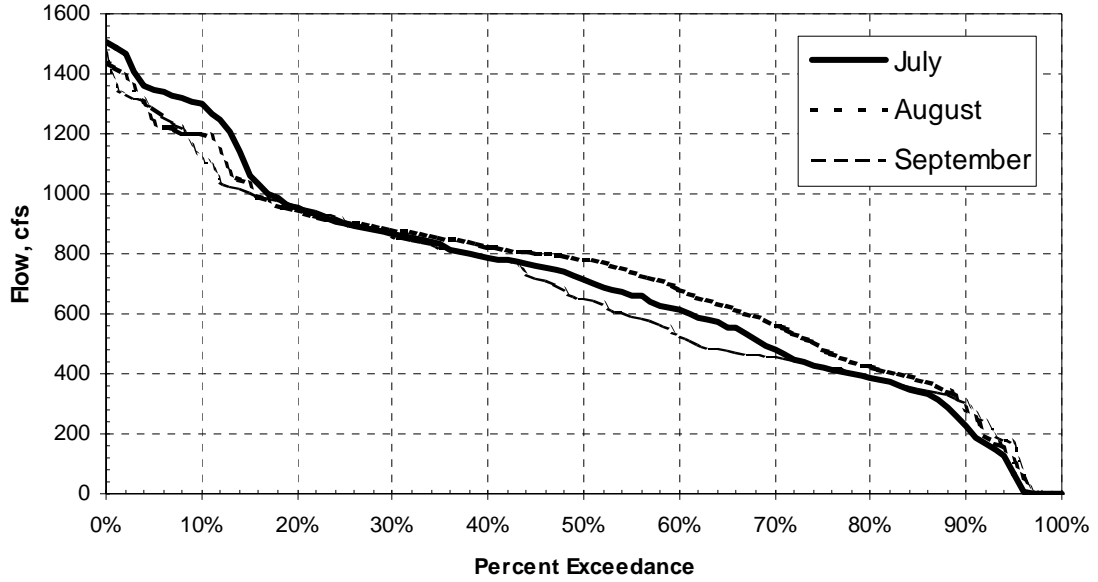

**Jones Fork Powerhouse 1986 - 1998
Monthly Duration Curves for Oct., Nov. & Dec.**

Union Valley Powerhouse 1976 - 1998
Monthly Duration Curves for January, February & March

Union Valley Powerhouse 1976 - 1998
Monthly Duration Curves for April, May & June

Union Valley Powerhouse 1976 - 1998
Monthly Duration Curves for July, August & September

Union Valley Powerhouse 1976 - 1998
Monthly Duration Curves for Oct., Nov. & Dec.

Jaybird Powerhouse 1992 - 1998
Monthly Duration Curves for January, February & March

Jaybird Powerhouse 1992 - 1998
Monthly Duration Curves for April, May & June

Jaybird Powerhouse 1992 - 1998
Monthly Duration Curves for July, August & September

Jaybird Powerhouse 1992 - 1998
Monthly Duration Curves for Oct., Nov. & Dec.

Camino Powerhouse 1976 - 1998
Monthly Duration Curves for January, February & March

Camino Powerhouse 1976 - 1998
Monthly Duration Curves for April, May & June

**Camino Powerhouse 1976 - 1998
Monthly Duration Curves for July, August & September**