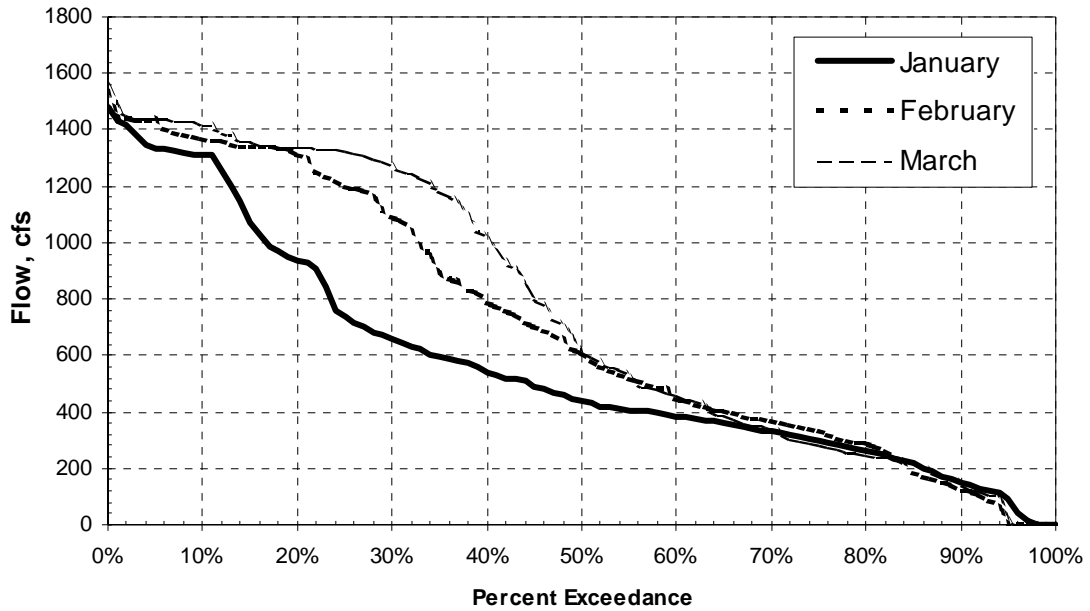

**Jones Fork Powerhouse 1986 - 1998
Monthly Duration Curves for Oct., Nov. & Dec.**

Union Valley Powerhouse 1976 - 1998
Monthly Duration Curves for January, February & March

Union Valley Powerhouse 1976 - 1998
Monthly Duration Curves for April, May & June

Union Valley Powerhouse 1976 - 1998
Monthly Duration Curves for July, August & September

Union Valley Powerhouse 1976 - 1998
Monthly Duration Curves for Oct., Nov. & Dec.

Jaybird Powerhouse 1992 - 1998
Monthly Duration Curves for January, February & March

Jaybird Powerhouse 1992 - 1998
Monthly Duration Curves for April, May & June

Jaybird Powerhouse 1992 - 1998
Monthly Duration Curves for July, August & September

Jaybird Powerhouse 1992 - 1998
Monthly Duration Curves for Oct., Nov. & Dec.

Camino Powerhouse 1976 - 1998
Monthly Duration Curves for January, February & March

Camino Powerhouse 1976 - 1998
Monthly Duration Curves for April, May & June

**Camino Powerhouse 1976 - 1998
Monthly Duration Curves for July, August & September**