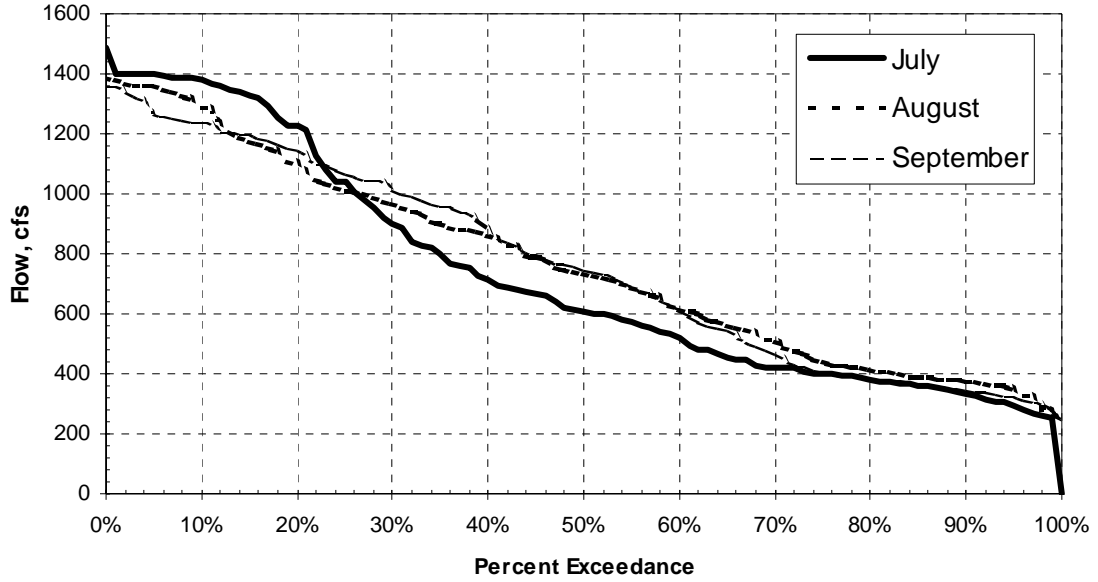

Jones Fork Powerhouse 1986 - 1998
Monthly Duration Curves for January, February & March

Jones Fork Powerhouse 1986 - 1998
Monthly Duration Curves for April, May & June

**Jones Fork Powerhouse 1986 - 1998
Monthly Duration Curves for July, August & September**

**Jones Fork Powerhouse 1986 - 1998
Monthly Duration Curves for Oct., Nov. & Dec.**

Union Valley Powerhouse 1976 - 1998
Monthly Duration Curves for January, February & March

Union Valley Powerhouse 1976 - 1998
Monthly Duration Curves for April, May & June

Union Valley Powerhouse 1976 - 1998
Monthly Duration Curves for July, August & September

Union Valley Powerhouse 1976 - 1998
Monthly Duration Curves for Oct., Nov. & Dec.

Jaybird Powerhouse 1992 - 1998
Monthly Duration Curves for January, February & March

Jaybird Powerhouse 1992 - 1998
Monthly Duration Curves for April, May & June

Jaybird Powerhouse 1992 - 1998
Monthly Duration Curves for July, August & September

Jaybird Powerhouse 1992 - 1998
Monthly Duration Curves for Oct., Nov. & Dec.