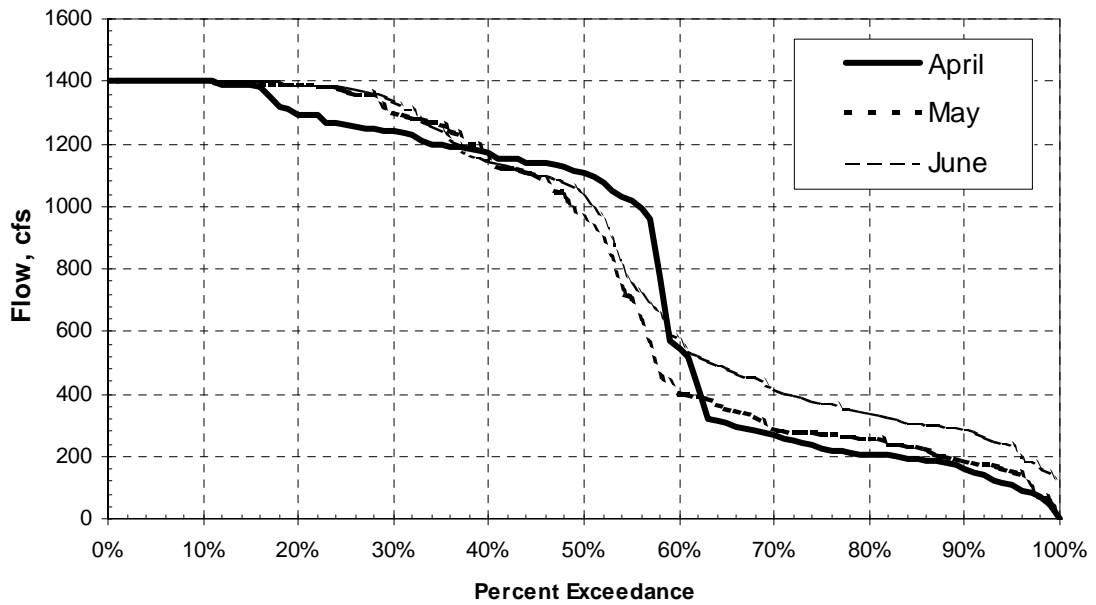

**Jones Fork Powerhouse 1986 - 1998
Monthly Duration Curves for Oct., Nov. & Dec.**

Union Valley Powerhouse 1976 - 1998
Monthly Duration Curves for January, February & March

Union Valley Powerhouse 1976 - 1998
Monthly Duration Curves for April, May & June

Union Valley Powerhouse 1976 - 1998
Monthly Duration Curves for July, August & September

Union Valley Powerhouse 1976 - 1998
Monthly Duration Curves for Oct., Nov. & Dec.

Jaybird Powerhouse 1992 - 1998
Monthly Duration Curves for January, February & March

Jaybird Powerhouse 1992 - 1998
Monthly Duration Curves for April, May & June

Jaybird Powerhouse 1992 - 1998
Monthly Duration Curves for July, August & September

Jaybird Powerhouse 1992 - 1998
Monthly Duration Curves for Oct., Nov. & Dec.

Camino Powerhouse 1976 - 1998
Monthly Duration Curves for January, February & March

Camino Powerhouse 1976 - 1998
Monthly Duration Curves for April, May & June

**Camino Powerhouse 1976 - 1998
Monthly Duration Curves for July, August & September**