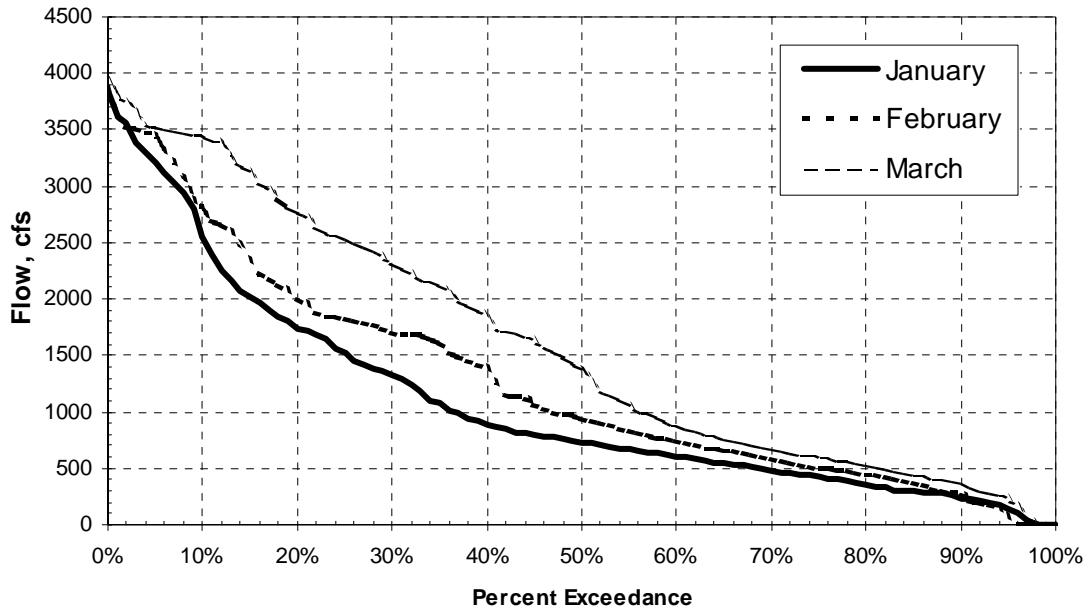

Jaybird Powerhouse 1992 - 1998
Monthly Duration Curves for April, May & June

Jaybird Powerhouse 1992 - 1998
Monthly Duration Curves for July, August & September

Jaybird Powerhouse 1992 - 1998
Monthly Duration Curves for Oct., Nov. & Dec.

Camino Powerhouse 1976 - 1998
Monthly Duration Curves for January, February & March

Camino Powerhouse 1976 - 1998
Monthly Duration Curves for April, May & June

**Camino Powerhouse 1976 - 1998
Monthly Duration Curves for July, August & September**

**Camino Powerhouse 1976 - 1998
Monthly Duration Curves for Oct., Nov. & Dec.**

White Rock Powerhouse 1976 - 1998
Monthly Duration Curves for January, February & March

White Rock Powerhouse 1976 - 1998
Monthly Duration Curves for April, May & June

White Rock Powerhouse 1976 - 1998
Monthly Duration Curves for July, August & September

White Rock Powerhouse 1976 - 1998
Monthly Duration Curves for Oct., Nov. & Dec.