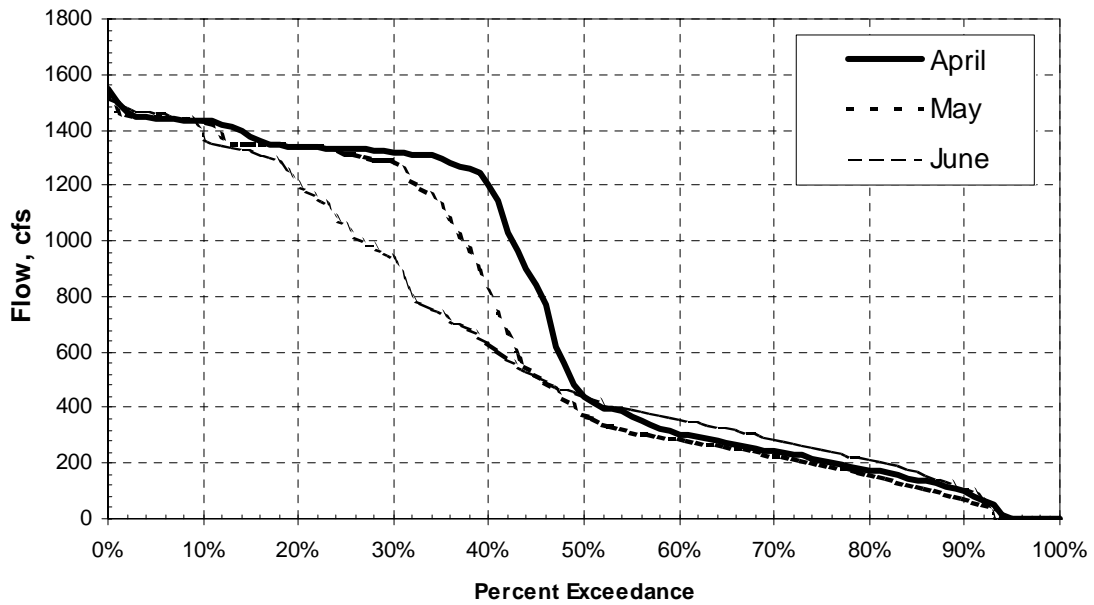

**Jones Fork Powerhouse 1986 - 1998
Monthly Duration Curves for Oct., Nov. & Dec.**

Union Valley Powerhouse 1976 - 1998
Monthly Duration Curves for January, February & March

Union Valley Powerhouse 1976 - 1998
Monthly Duration Curves for April, May & June

Union Valley Powerhouse 1976 - 1998
Monthly Duration Curves for July, August & September

Union Valley Powerhouse 1976 - 1998
Monthly Duration Curves for Oct., Nov. & Dec.

Jaybird Powerhouse 1992 - 1998
Monthly Duration Curves for January, February & March

Jaybird Powerhouse 1992 - 1998
Monthly Duration Curves for April, May & June

Jaybird Powerhouse 1992 - 1998
Monthly Duration Curves for July, August & September

Jaybird Powerhouse 1992 - 1998
Monthly Duration Curves for Oct., Nov. & Dec.

Camino Powerhouse 1976 - 1998
Monthly Duration Curves for January, February & March

Camino Powerhouse 1976 - 1998
Monthly Duration Curves for April, May & June

**Camino Powerhouse 1976 - 1998
Monthly Duration Curves for July, August & September**