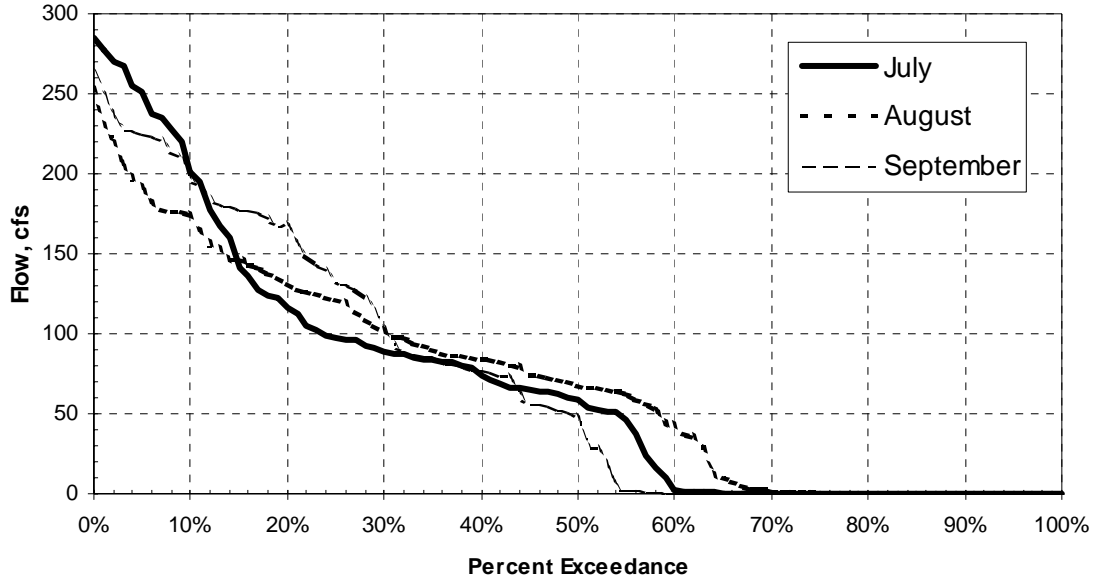

Loon Lake Powerhouse 1976 - 1998
Monthly Duration Curves for July, August & September

Loon Lake Powerhouse 1976 - 1998
Monthly Duration Curves for Oct., Nov. & Dec.

Robbs Peak Powerhouse 1976-1998
Monthly Duration Curves for January, February & March

Robbs Peak Powerhouse 1976-1998
Monthly Duration Curves for April, May & June

**Robbs Peak Powerhouse 1976-1998
Monthly Duration Curves for July, August & September**

**Robbs Peak Powerhouse 1976-1998
Monthly Duration Curves for Oct., Nov. & Dec.**

Jones Fork Powerhouse 1986 - 1998
Monthly Duration Curves for January, February & March

Jones Fork Powerhouse 1986 - 1998
Monthly Duration Curves for April, May & June

**Jones Fork Powerhouse 1986 - 1998
Monthly Duration Curves for July, August & September**

**Jones Fork Powerhouse 1986 - 1998
Monthly Duration Curves for Oct., Nov. & Dec.**

Union Valley Powerhouse 1976 - 1998
Monthly Duration Curves for January, February & March

Union Valley Powerhouse 1976 - 1998
Monthly Duration Curves for April, May & June