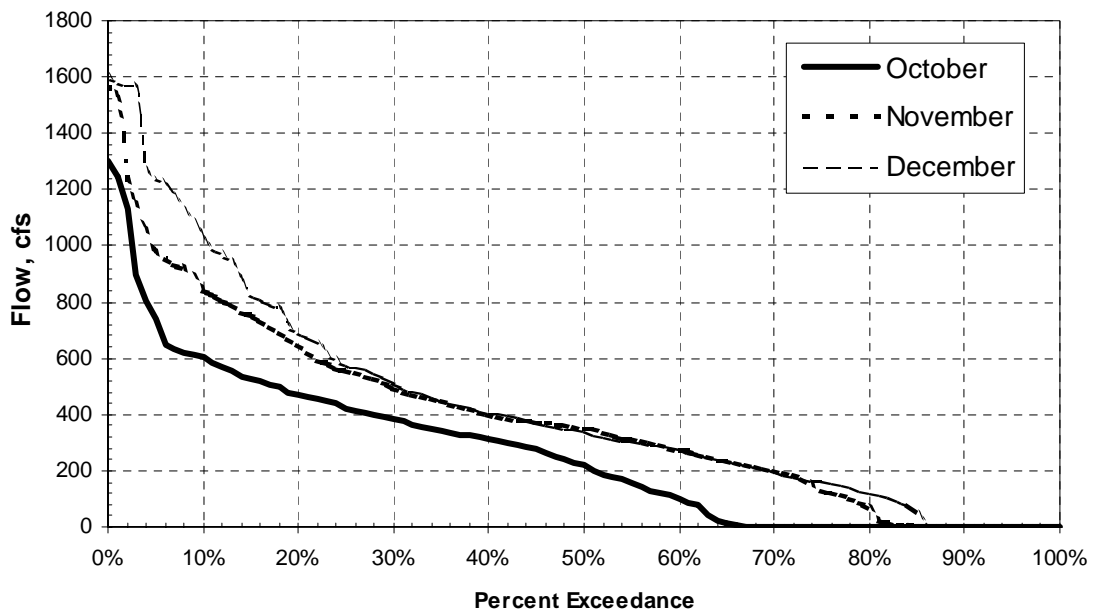

Jones Fork Powerhouse 1986 - 1998
Monthly Duration Curves for January, February & March

Jones Fork Powerhouse 1986 - 1998
Monthly Duration Curves for April, May & June

**Jones Fork Powerhouse 1986 - 1998
Monthly Duration Curves for July, August & September**

**Jones Fork Powerhouse 1986 - 1998
Monthly Duration Curves for Oct., Nov. & Dec.**

Union Valley Powerhouse 1976 - 1998
Monthly Duration Curves for January, February & March

Union Valley Powerhouse 1976 - 1998
Monthly Duration Curves for April, May & June

Union Valley Powerhouse 1976 - 1998
Monthly Duration Curves for July, August & September

Union Valley Powerhouse 1976 - 1998
Monthly Duration Curves for Oct., Nov. & Dec.

Jaybird Powerhouse 1992 - 1998
Monthly Duration Curves for January, February & March

Jaybird Powerhouse 1992 - 1998
Monthly Duration Curves for April, May & June

Jaybird Powerhouse 1992 - 1998
Monthly Duration Curves for July, August & September

Jaybird Powerhouse 1992 - 1998
Monthly Duration Curves for Oct., Nov. & Dec.