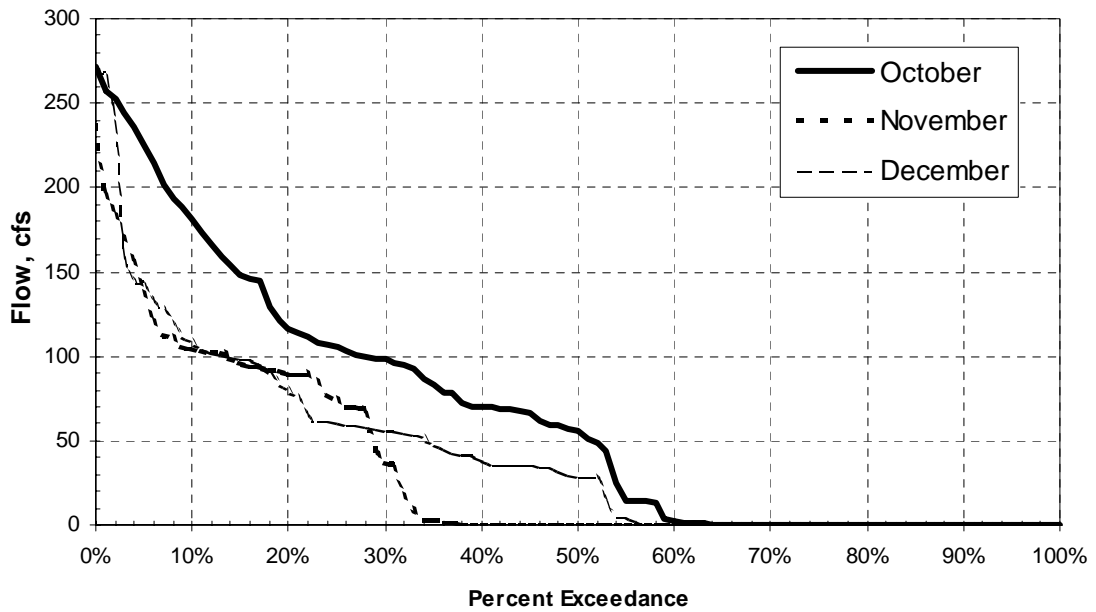

Robbs Peak Powerhouse 1976-1998
Monthly Duration Curves for April, May & June

**Robbs Peak Powerhouse 1976-1998
Monthly Duration Curves for July, August & September**

**Robbs Peak Powerhouse 1976-1998
Monthly Duration Curves for Oct., Nov. & Dec.**

Jones Fork Powerhouse 1986 - 1998
Monthly Duration Curves for January, February & March

Jones Fork Powerhouse 1986 - 1998
Monthly Duration Curves for April, May & June

**Jones Fork Powerhouse 1986 - 1998
Monthly Duration Curves for July, August & September**

**Jones Fork Powerhouse 1986 - 1998
Monthly Duration Curves for Oct., Nov. & Dec.**

Union Valley Powerhouse 1976 - 1998
Monthly Duration Curves for January, February & March

Union Valley Powerhouse 1976 - 1998
Monthly Duration Curves for April, May & June

Union Valley Powerhouse 1976 - 1998
Monthly Duration Curves for July, August & September

Union Valley Powerhouse 1976 - 1998
Monthly Duration Curves for Oct., Nov. & Dec.

Jaybird Powerhouse 1992 - 1998
Monthly Duration Curves for January, February & March