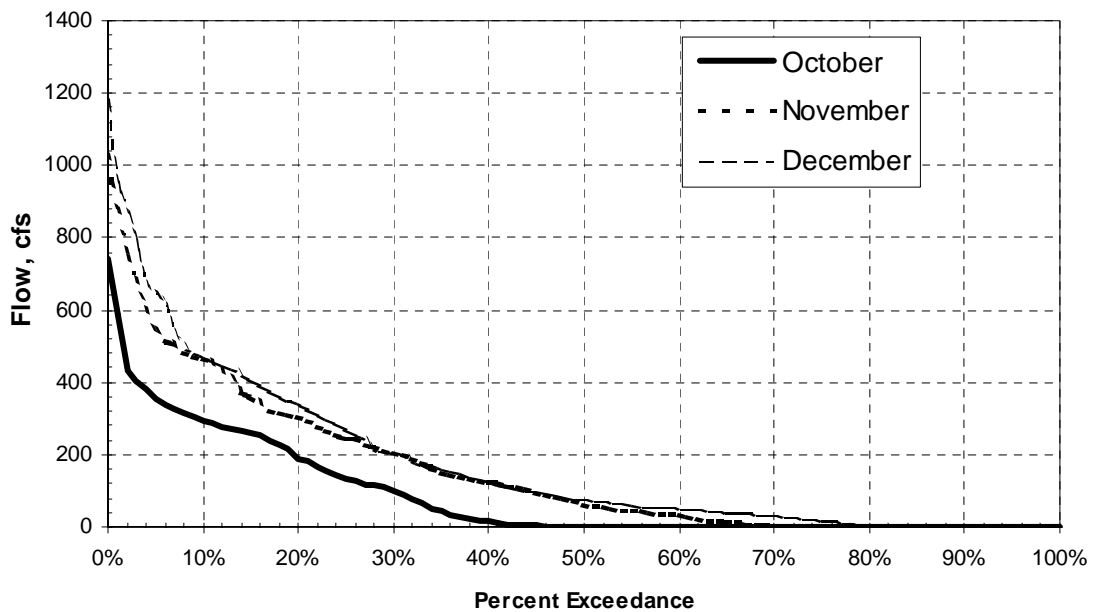

Appendix B-4

Flow Duration Curves for Powerhouses of the Upper American River Project

Loon Lake Powerhouse 1976 - 1998
Monthly Duration Curves for January, February & March

Loon Lake Powerhouse 1976 - 1998
Monthly Duration Curves for April, May & June

Loon Lake Powerhouse 1976 - 1998
Monthly Duration Curves for July, August & September

Loon Lake Powerhouse 1976 - 1998
Monthly Duration Curves for Oct., Nov. & Dec.

Robbs Peak Powerhouse 1976-1998
Monthly Duration Curves for January, February & March

Robbs Peak Powerhouse 1976-1998
Monthly Duration Curves for April, May & June

**Robbs Peak Powerhouse 1976-1998
Monthly Duration Curves for July, August & September**

**Robbs Peak Powerhouse 1976-1998
Monthly Duration Curves for Oct., Nov. & Dec.**