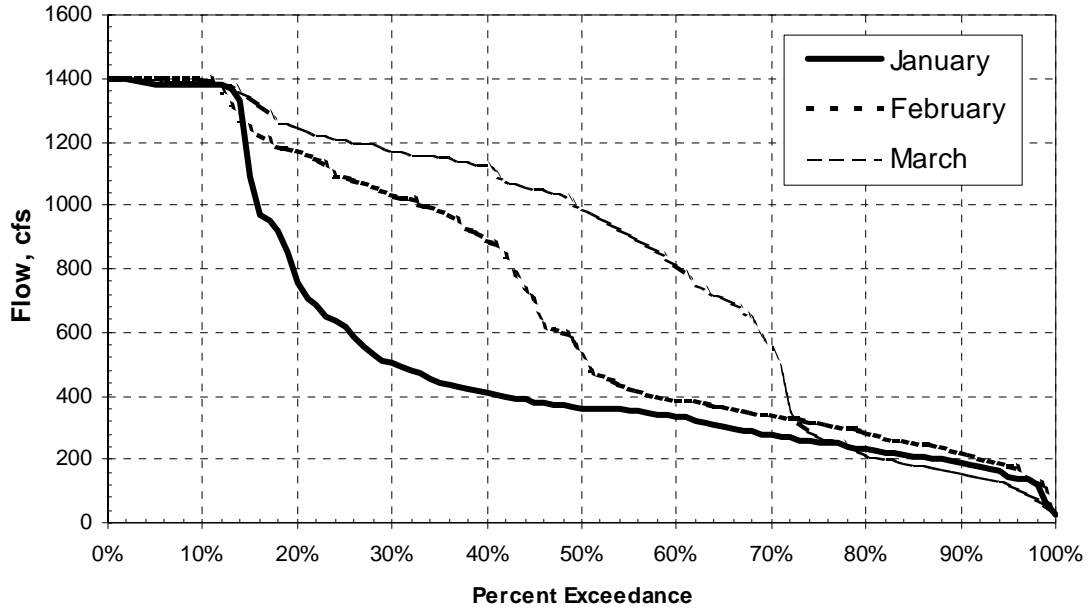

Jones Fork Powerhouse 1986 - 1998
Monthly Duration Curves for January, February & March

Jones Fork Powerhouse 1986 - 1998
Monthly Duration Curves for April, May & June

**Jones Fork Powerhouse 1986 - 1998
Monthly Duration Curves for July, August & September**

**Jones Fork Powerhouse 1986 - 1998
Monthly Duration Curves for Oct., Nov. & Dec.**

Union Valley Powerhouse 1976 - 1998
Monthly Duration Curves for January, February & March

Union Valley Powerhouse 1976 - 1998
Monthly Duration Curves for April, May & June

Union Valley Powerhouse 1976 - 1998
Monthly Duration Curves for July, August & September

Union Valley Powerhouse 1976 - 1998
Monthly Duration Curves for Oct., Nov. & Dec.

Jaybird Powerhouse 1992 - 1998
Monthly Duration Curves for January, February & March

Jaybird Powerhouse 1992 - 1998
Monthly Duration Curves for April, May & June

Jaybird Powerhouse 1992 - 1998
Monthly Duration Curves for July, August & September

Jaybird Powerhouse 1992 - 1998
Monthly Duration Curves for Oct., Nov. & Dec.