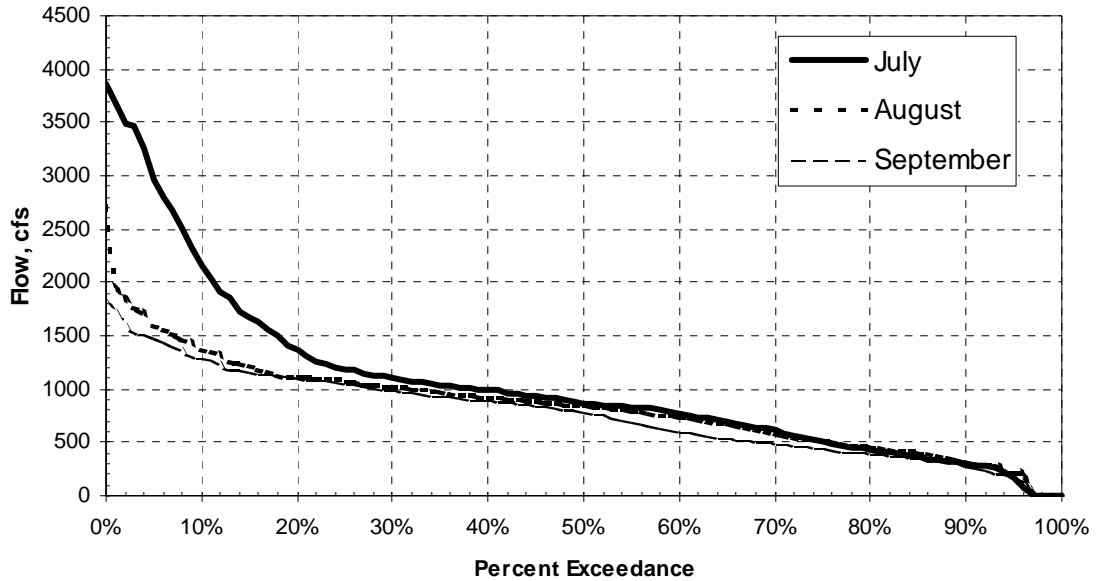

Jaybird Powerhouse 1992 - 1998
Monthly Duration Curves for April, May & June

Jaybird Powerhouse 1992 - 1998
Monthly Duration Curves for July, August & September

Jaybird Powerhouse 1992 - 1998
Monthly Duration Curves for Oct., Nov. & Dec.

Camino Powerhouse 1976 - 1998
Monthly Duration Curves for January, February & March

Camino Powerhouse 1976 - 1998
Monthly Duration Curves for April, May & June

**Camino Powerhouse 1976 - 1998
Monthly Duration Curves for July, August & September**

**Camino Powerhouse 1976 - 1998
Monthly Duration Curves for Oct., Nov. & Dec.**

White Rock Powerhouse 1976 - 1998
Monthly Duration Curves for January, February & March

White Rock Powerhouse 1976 - 1998
Monthly Duration Curves for April, May & June

White Rock Powerhouse 1976 - 1998
Monthly Duration Curves for July, August & September

White Rock Powerhouse 1976 - 1998
Monthly Duration Curves for Oct., Nov. & Dec.