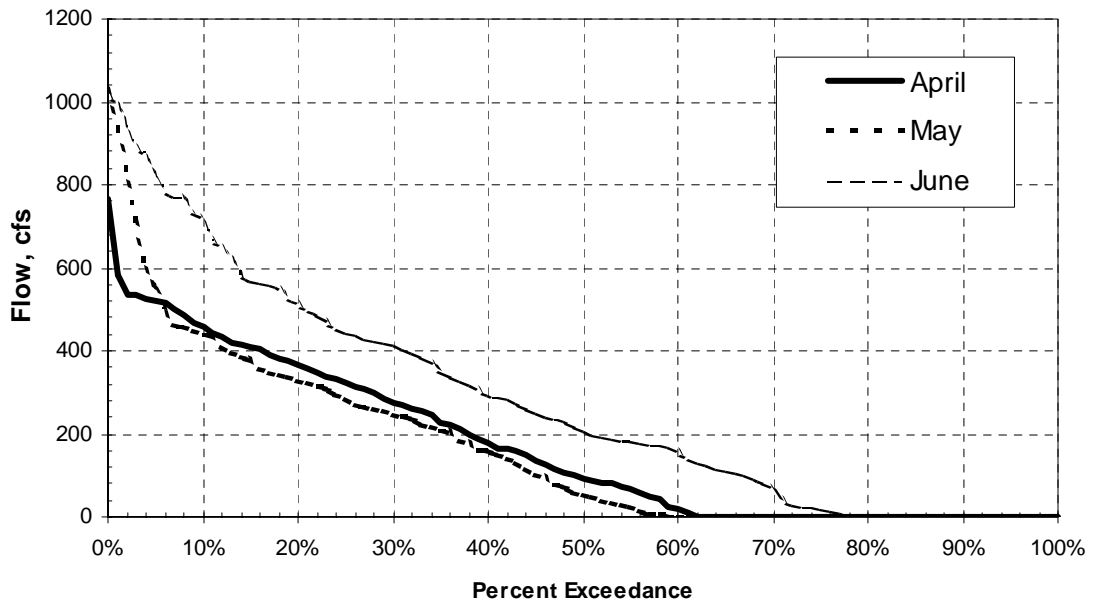

Appendix B-4

Flow Duration Curves for Powerhouses of the Upper American River Project

Loon Lake Powerhouse 1976 - 1998
Monthly Duration Curves for January, February & March

Loon Lake Powerhouse 1976 - 1998
Monthly Duration Curves for April, May & June

Loon Lake Powerhouse 1976 - 1998
Monthly Duration Curves for July, August & September

Loon Lake Powerhouse 1976 - 1998
Monthly Duration Curves for Oct., Nov. & Dec.

Robbs Peak Powerhouse 1976-1998
Monthly Duration Curves for January, February & March

Robbs Peak Powerhouse 1976-1998
Monthly Duration Curves for April, May & June

**Robbs Peak Powerhouse 1976-1998
Monthly Duration Curves for July, August & September**

**Robbs Peak Powerhouse 1976-1998
Monthly Duration Curves for Oct., Nov. & Dec.**