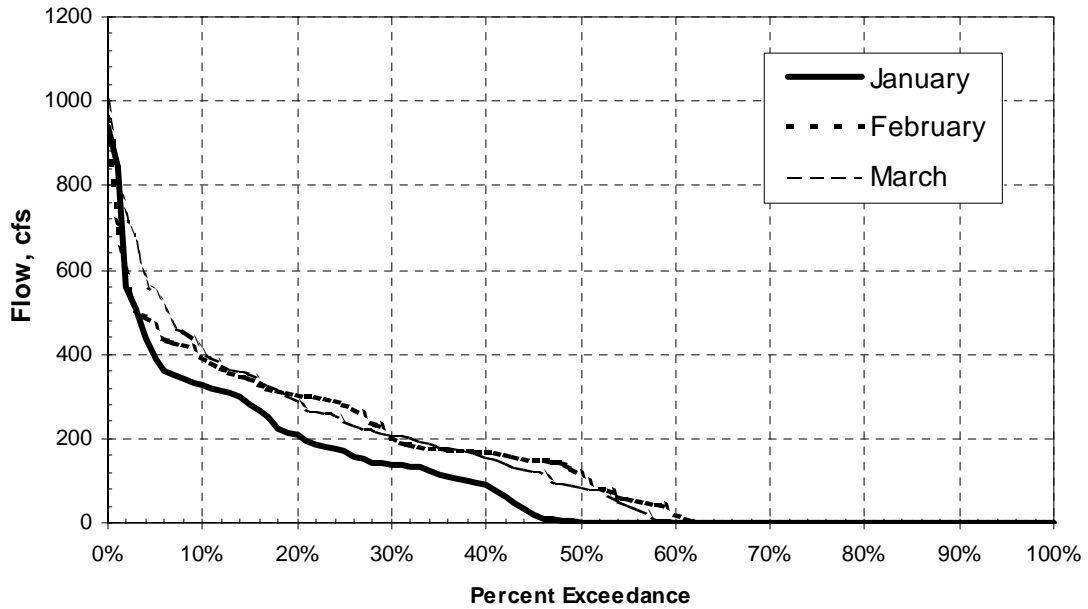

Appendix B-4

Flow Duration Curves for Powerhouses of the Upper American River Project

Loon Lake Powerhouse 1976 - 1998
Monthly Duration Curves for January, February & March

Loon Lake Powerhouse 1976 - 1998
Monthly Duration Curves for April, May & June

Loon Lake Powerhouse 1976 - 1998
Monthly Duration Curves for July, August & September

Loon Lake Powerhouse 1976 - 1998
Monthly Duration Curves for Oct., Nov. & Dec.

Robbs Peak Powerhouse 1976-1998
Monthly Duration Curves for January, February & March

Robbs Peak Powerhouse 1976-1998
Monthly Duration Curves for April, May & June

**Robbs Peak Powerhouse 1976-1998
Monthly Duration Curves for July, August & September**

**Robbs Peak Powerhouse 1976-1998
Monthly Duration Curves for Oct., Nov. & Dec.**