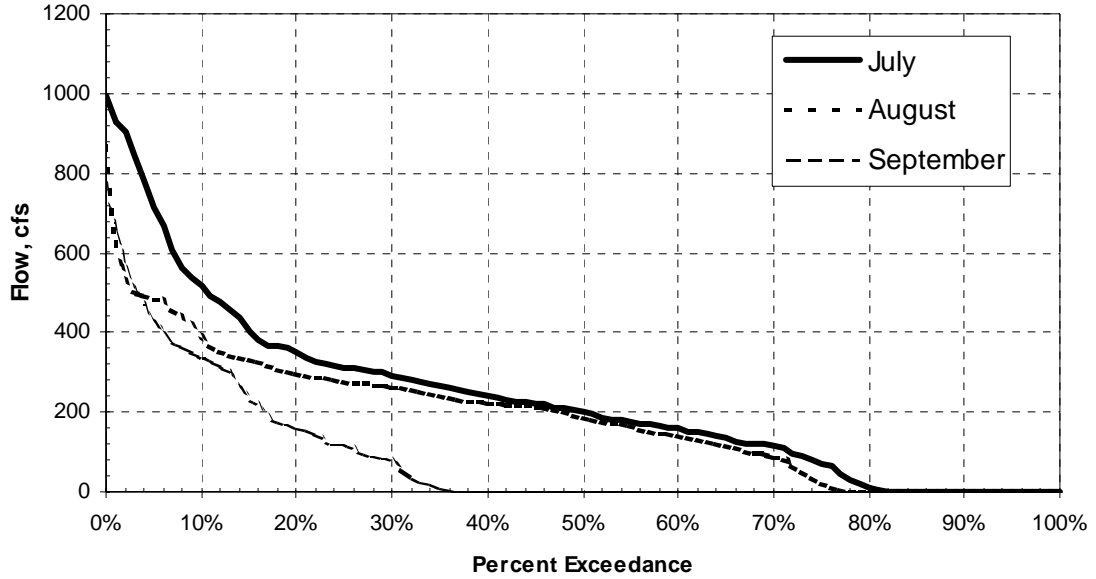

Appendix B-4

Flow Duration Curves for Powerhouses of the Upper American River Project

Loon Lake Powerhouse 1976 - 1998
Monthly Duration Curves for January, February & March

Loon Lake Powerhouse 1976 - 1998
Monthly Duration Curves for April, May & June

Loon Lake Powerhouse 1976 - 1998
Monthly Duration Curves for July, August & September

Loon Lake Powerhouse 1976 - 1998
Monthly Duration Curves for Oct., Nov. & Dec.

Robbs Peak Powerhouse 1976-1998
Monthly Duration Curves for January, February & March

Robbs Peak Powerhouse 1976-1998
Monthly Duration Curves for April, May & June

**Robbs Peak Powerhouse 1976-1998
Monthly Duration Curves for July, August & September**

**Robbs Peak Powerhouse 1976-1998
Monthly Duration Curves for Oct., Nov. & Dec.**