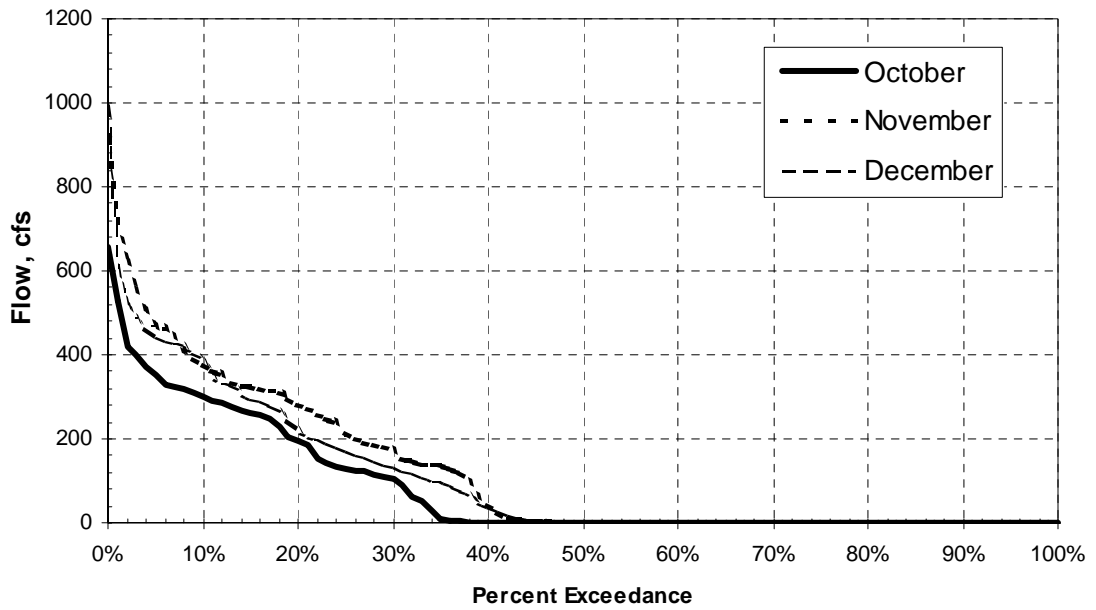

Appendix B-4

Flow Duration Curves for Powerhouses of the Upper American River Project

Loon Lake Powerhouse 1976 - 1998
Monthly Duration Curves for January, February & March

Loon Lake Powerhouse 1976 - 1998
Monthly Duration Curves for April, May & June

Loon Lake Powerhouse 1976 - 1998
Monthly Duration Curves for July, August & September

Loon Lake Powerhouse 1976 - 1998
Monthly Duration Curves for Oct., Nov. & Dec.

Robbs Peak Powerhouse 1976-1998
Monthly Duration Curves for January, February & March

Robbs Peak Powerhouse 1976-1998
Monthly Duration Curves for April, May & June

**Robbs Peak Powerhouse 1976-1998
Monthly Duration Curves for July, August & September**

**Robbs Peak Powerhouse 1976-1998
Monthly Duration Curves for Oct., Nov. & Dec.**